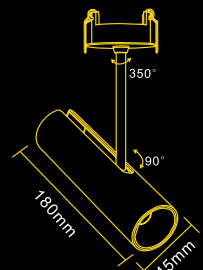

Recessed

Ceiling

Track

8W

15W

8W

CRI90
Bridgelux-E6
LED Light Sources Part No.:
BXKC-30G0801-A-13

CRI90
Bridgelux-E6
LED Light Sources Part No.:
BXKC-40G0801-A-13

15W

CRI90
Bridgelux-V6HD
LED Light Sources Part No.:
BXKC-30G1000-B-83

CRI90
Bridgelux-V6HD
LED Light Sources Part No.:
BXKC-40G1000-B-83

Power	8W,15W
Beam Angle	38°
Body Colour	GunBlack, Brass,SSSilver
Dimensions	D45*H160mm, D45*H180mm
ProductType	Recessed, Ceiling, Track
Warranty	3 Years