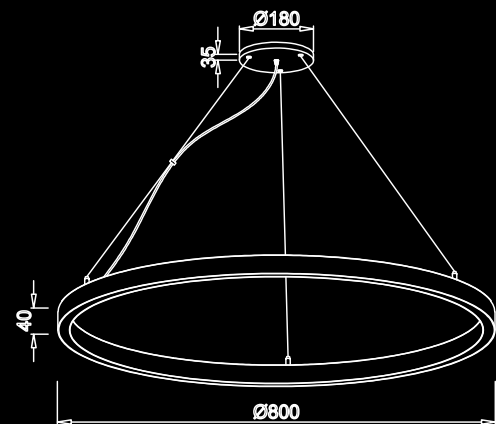

DISC 72

40W

60W

Technical Details

Power	40W / 60W	(DISC-74)
Beam Angle	90°	
Body Colour	Gun Black / Brass	
LED Brand	OSRAM	
Product Type	HANGING	
CCT	3CCT (SWITCH)	
Warranty	2 Years