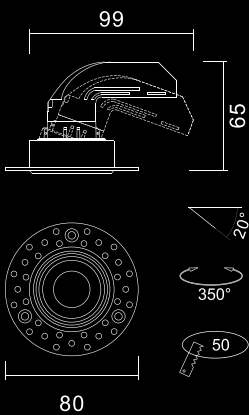

Power	18W
Beam Angle	36
Cut Out	65mm
Body Color	WH,BK
LED Brand	Luminus
CCT	3000K, 4000K
CRI	>90
LED & Driver	36V 450ma
Product Type	Trim Tilttable
Warranty	3 Years

RINGO - C

Power	12W
Beam Angle	36
Cut Out	42mm
Body Color	BK
LED Brand	Luminus
CCT	3000K, 4000K
CRI	>90
LED & Driver	36V 250ma
Product Type	Trimless Fix
Warranty	3 Years

Power	18W
Beam Angle	36
Cut Out	55mm
Body Color	BK
LED Brand	Luminus
CCT	3000K, 4000K
CRI	>90
LED & Driver	36V 450ma
Product Type	Trimless Fix
Warranty	3 Years

RINGO - D

Power	12W
Beam Angle	36
Cut Out	50mm
Body Color	BK
LED Brand	Luminus
CCT	3000K, 4000K
CRI	>90
LED & Driver	36V 250ma
Product Type	Trimless Tilttable
Warranty	3 Years

BK+BK

Technical Details

Power	8W, 15W
Beam Angle	30°
Body Colour	WH+BK, BK+BK
LED Brand	OSRAM
Dimensions	D54*H61.5mm, D73*H70mm
Product Type	SURFACE MOUNT
Warranty	3Years

BOLT

SERIES

Colour Option

Black

White

Dimension :
L101xW41xH40mm
CUTOUT : L93*W33MM

Dimension :
L160xW41xH40mm
CUTOUT : L152*W32MM

Dimension :
L310xW41xH40mm
CUTOUT : L330*W33MM

Technical Details

Power	3x3W/5x3W/10x3W
Beam Angle	36°
Body Colour	BK+BK/WH+WH
LED Brand	OSRAM SMD
LED & Driver	9V,840mA/15V,840ma/30V,840ma
CCT	3K, 4K, 5K
Product Type	Recessed
Warranty	3 Years