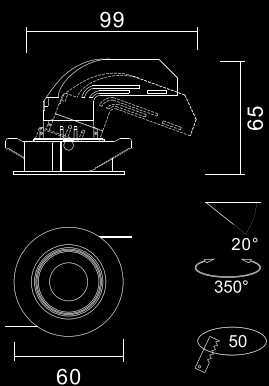

Signature
Collection

Your plug to Lux^ury

RINGGO

SERIES

RINGO - A

Power	12W
Beam Angle	36
Cut Out	45mm
Body Color	WH,BK
LED Brand	Luminus
CCT	3000K, 4000K
CRI	>90
LED & Driver	36V 250ma
Product Type	Trim Fix
Warranty	3 Years

Power	18W
Beam Angle	36
Cut Out	60mm
Body Color	WH,BK
LED Brand	Luminus
CCT	3000K, 4000K
CRI	>90
LED & Driver	36V 450ma
Product Type	Trim Fix
Warranty	3 Years

RINGO - B

Power	12W
Beam Angle	36
Cut Out	50mm
Body Color	WH,BK
LED Brand	Luminus
CCT	3000K, 4000K
CRI	>90
LED & Driver	36V 250ma
Product Type	Trim Tilttable
Warranty	3 Years

BK+BK

Technical Details

Power	8W, 15W
Beam Angle	30°
Body Colour	WH+BK, BK+BK
LED Brand	OSRAM
Dimensions	D54*H61.5mm, D73*H70mm
Product Type	SURFACE MOUNT
Warranty	3Years

BOLT

SERIES

Colour Option

Black

White

Dimension :
L101xW41xH40mm
CUTOUT : L93*W33MM

Dimension :
L160xW41xH40mm
CUTOUT : L152*W32MM

Dimension :
L310xW41xH40mm
CUTOUT : L330*W33MM

Technical Details

Power	3x3W/5x3W/10x3W
Beam Angle	36°
Body Colour	BK+BK/WH+WH
LED Brand	OSRAM SMD
LED & Driver	9V,840mA/15V,840ma/30V,840ma
CCT	3K, 4K, 5K
Product Type	Recessed
Warranty	3 Years