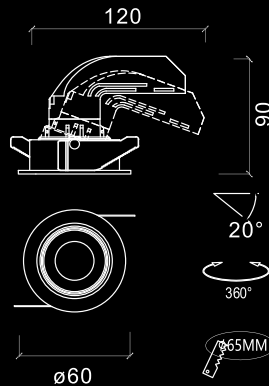

Signature
Collection

Your plug to Lux^ury

RINGGO

SERIES

RINGO - A

Power	12W
Beam Angle	36
Cut Out	45mm
Body Color	WH,BK
LED Brand	Luminus
CCT	3000K, 4000K
CRI	>90
LED & Driver	36V 250ma
Product Type	Trim Fix
Warranty	3 Years

Power	18W
Beam Angle	36
Cut Out	60mm
Body Color	WH,BK
LED Brand	Luminus
CCT	3000K, 4000K
CRI	>90
LED & Driver	36V 450ma
Product Type	Trim Fix
Warranty	3 Years

RINGO - B

Power	12W
Beam Angle	36
Cut Out	50mm
Body Color	WH,BK
LED Brand	Luminus
CCT	3000K, 4000K
CRI	>90
LED & Driver	36V 250ma
Product Type	Trim Tilttable
Warranty	3 Years

BK+BK

Technical Details

Power	8W, 15W
Beam Angle	30°
Body Colour	WH+BK, BK+BK
LED Brand	OSRAM
Dimensions	D54*H61.5mm, D73*H70mm
Product Type	SURFACE MOUNT
Warranty	3Years

BOLT

SERIES

Colour Option

Black

White

Dimension :
L101xW41xH40mm
CUTOUT : L93*W33MM

Dimension :
L160xW41xH40mm
CUTOUT : L152*W32MM

Dimension :
L310xW41xH40mm
CUTOUT : L330*W33MM

Technical Details

Power	3x3W/5x3W/10x3W
Beam Angle	36°
Body Colour	BK+BK/WH+WH
LED Brand	OSRAM SMD
LED & Driver	9V,840mA/15V,840ma/30V,840ma
CCT	3K, 4K, 5K
Product Type	Recessed
Warranty	3 Years