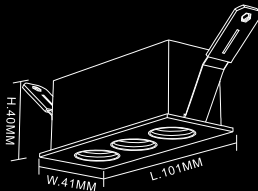

I BALL

SERIES

Black

White

5W

Cutout : 35mm

10W

Cutout : 45mm

Dimension :
L101xW41xH40mm
CUTOUT : L93*W33MM

Dimension :
L160xW41xH40mm
CUTOUT : L152*W32MM

Dimension :
L310xW41xH40mm
CUTOUT : L330*W33MM

Technical Details

Power	3x3W/5x3W/10x3W
Beam Angle	36°
Body Colour	BK+BK/WH+WH
LED Brand	OSRAM SMD
LED & Driver	9V,840mA/15V,840ma/30V,840ma
CCT	3K, 4K, 5K
Product Type	Recessed
Warranty	3 Years