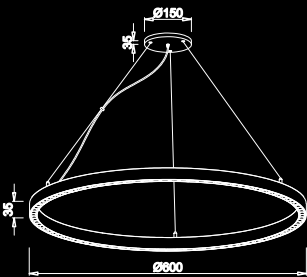

CURVES FOR DOUBLE RING SERIES

SQUARE FOR DOUBLE RING SERIES

SQUARE FOR DOUBLE-HEAD RING SERIES

MODULE

DOWN LIGHT

TRIMLESS SERIES

DEEP TRIMLESS SERIES

CURVES TRIMLESS SERIES

60W

Technical Details

Power	40W / 60W	(DISC-74)
Beam Angle	90°	
Body Colour	Gun Black / Brass	
LED Brand	OSRAM	
Product Type	HANGING	
CCT	3CCT (SWITCH)	
Warranty	2 Years	

DISC 74

30W

40W

60W

Technical Details