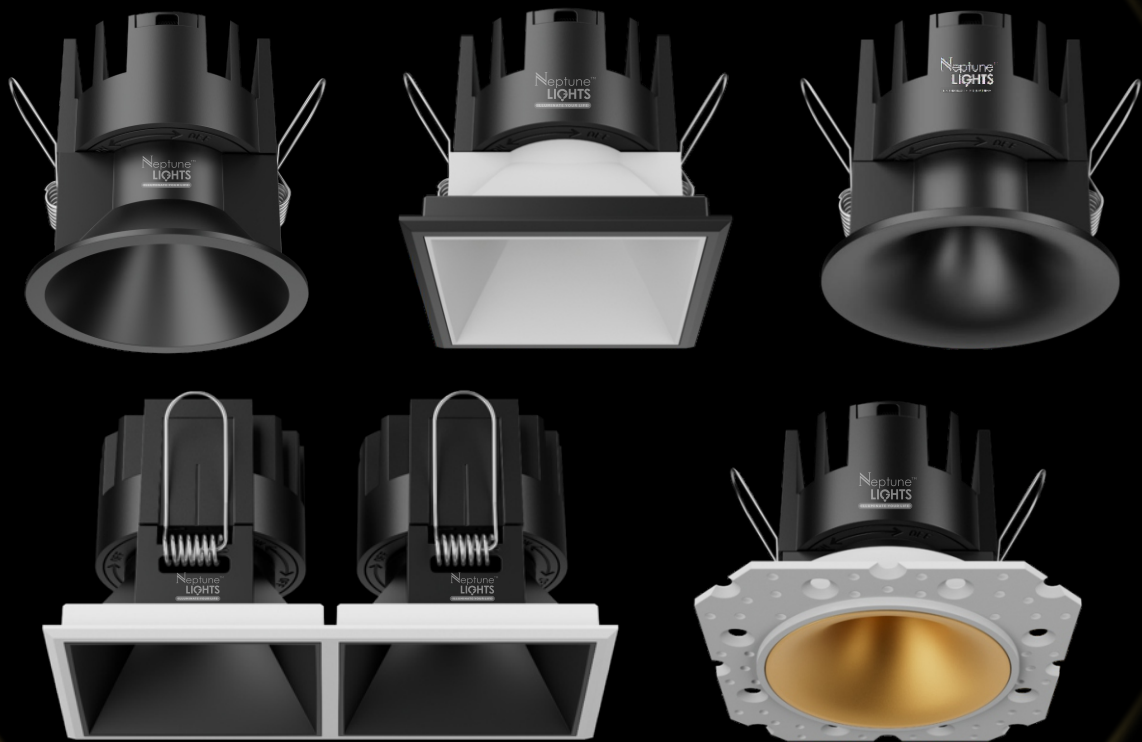

MAGICAL MODULE DOWN LIGHT