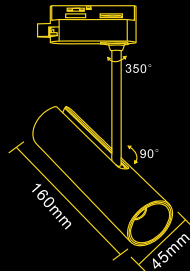

Recessed

Ceiling

Track

8W

15W

8W

CRI90
Bridgelux-E6
LED Light Sources Part No.:
BXKC-30G0801-A-13

CRI90
Bridgelux-E6
LED Light Sources Part No.:
BXKC-40G0801-A-13

15W

CRI90
Bridgelux-V6HD
LED Light Sources Part No.:
BXKC-30G1000-B-83

CRI90
Bridgelux-V6HD
LED Light Sources Part No.:
BXKC-40G1000-B-83

Power	8W,15W
Beam Angle	38°
Body Colour	GunBlack, Brass,SSSilver
Dimensions	D45*H160mm, D45*H180mm
ProductType	Recessed, Ceiling, Track
Warranty	3 Years