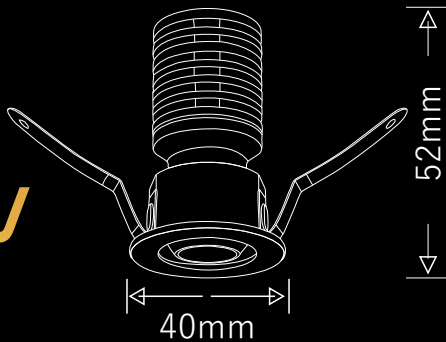

I BALL

SERIES

Black

White

5W

Cutout : 35mm

10W

Cutout : 45mm

Dimension :
L101xW41xH40mm
CUTOUT : L93*W33MM

Dimension :
L160xW41xH40mm
CUTOUT : L152*W32MM

Dimension :
L310xW41xH40mm
CUTOUT : L330*W33MM

Technical Details

Power	3x3W/5x3W/10x3W
Beam Angle	36°
Body Colour	BK+BK/WH+WH
LED Brand	OSRAM SMD
LED & Driver	9V,840mA/15V,840ma/30V,840ma
CCT	3K, 4K, 5K
Product Type	Recessed
Warranty	3 Years