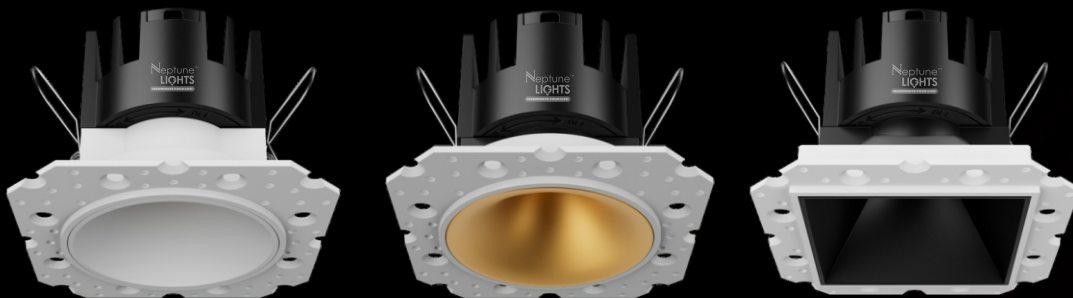

● MODULAR WITH TRIMLESS RING

- M5 D65TR + (M1,M2,M3) D65TR + S1,S2 = 7W/12W
- M5 D75TR + (M1,M2,M3) D75TR + S1,S2,S3 = 7W/12W/18W
- M5 D65TR + M3 D65TR + (S1*2),(S2*2) = 7W/12W FOR SQ. DOUBLE
- M5 D75TR + M3 D75TR + (S1*2),(S2*2),(S3*2) = 7W/12W/18W FOR SQ. DOUBLE

INNER RING

- WHITE
- BLACK
- MATT GOLD

TRIMLESS RING

- WHITE

*D65 Ring Designed For Interchangeable Use With 7w & 12w Module

*D75 Ring Designed For Interchangeable Use With 7w ,12w & 18w Module