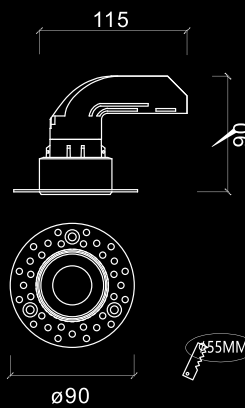

Power	18W
Beam Angle	36
Cut Out	55mm
Body Color	BK
LED Brand	Luminus
CCT	3000K, 4000K
CRI	>90
LED & Driver	36V 450ma
Product Type	Trimless Fix
Warranty	3 Years

RINGO - D