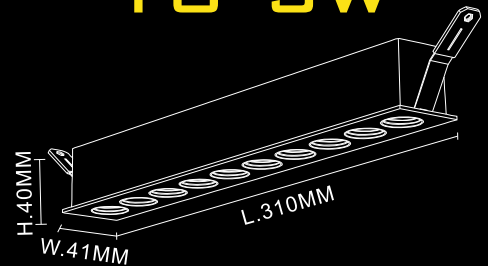

I BALL

SERIES

Black

White

5W

Cutout : 35mm

10W

Cutout : 45mm

Dimension :
L101xW41xH40mm
CUTOUT : L93*W33MM

Dimension :
L160xW41xH40mm
CUTOUT : L152*W32MM

Dimension :
L310xW41xH40mm
CUTOUT : L330*W33MM

Technical Details

Power	3x3W/5x3W/10x3W
Beam Angle	36°
Body Colour	BK+BK/WH+WH
LED Brand	OSRAM SMD
LED & Driver	9V,840mA/15V,840ma/30V,840ma
CCT	3K, 4K, 5K
Product Type	Recessed
Warranty	3 Years