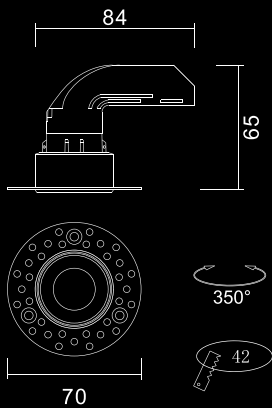

Power	18W
Beam Angle	36
Cut Out	60mm
Body Color	WH,BK
LED Brand	Luminus
CCT	3000K, 4000K
CRI	>90
LED & Driver	36V 450ma
Product Type	Trim Fix
Warranty	3 Years

RINGO - B

Power	12W
Beam Angle	36
Cut Out	50mm
Body Color	WH,BK
LED Brand	Luminus
CCT	3000K, 4000K
CRI	>90
LED & Driver	36V 250ma
Product Type	Trim Tilttable
Warranty	3 Years

Power	18W
Beam Angle	36
Cut Out	65mm
Body Color	WH,BK
LED Brand	Luminus
CCT	3000K, 4000K
CRI	>90
LED & Driver	36V 450ma
Product Type	Trim Tilttable
Warranty	3 Years

RINGO - C

Power	12W
Beam Angle	36
Cut Out	42mm
Body Color	BK
LED Brand	Luminus
CCT	3000K, 4000K
CRI	>90
LED & Driver	36V 250ma
Product Type	Trimless Fix
Warranty	3 Years

BK+BK

Technical Details

Power	8W, 15W
Beam Angle	30°
Body Colour	WH+BK, BK+BK
LED Brand	OSRAM
Dimensions	D54*H61.5mm, D73*H70mm
Product Type	SURFACE MOUNT
Warranty	3Years

BOLT

SERIES

Colour Option

Black

White

Dimension :
L101xW41xH40mm
CUTOUT : L93*W33MM

Dimension :
L160xW41xH40mm
CUTOUT : L152*W32MM

Dimension :
L310xW41xH40mm
CUTOUT : L330*W33MM

Technical Details

Power	3x3W/5x3W/10x3W
Beam Angle	36°
Body Colour	BK+BK/WH+WH
LED Brand	OSRAM SMD
LED & Driver	9V,840mA/15V,840ma/30V,840ma
CCT	3K, 4K, 5K
Product Type	Recessed
Warranty	3 Years