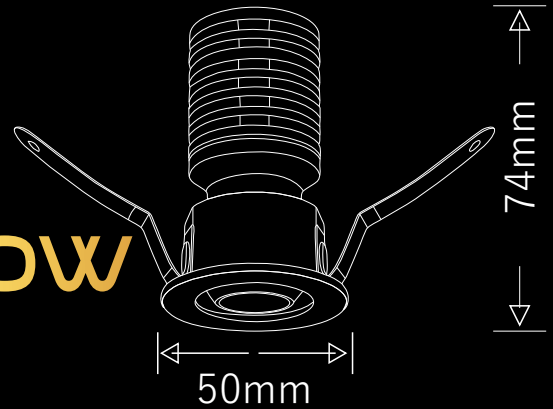

71mm

Cutout : 63mm

15W

80mm

88mm

Cutout : 80mm

Technical Details

Power	8W, 15W
Beam Angle	38°
Body Colour	Black, White, Gun Black, Brass
LED Brand	BRIDGELUX C8 & C10
LED & Driver	36V 185mA, 36V 350mA
Product Type	Recessed
CCT	3K, 4K, 5K
Warranty	3 Years

I BALL

SERIES

Black

White

5W

Cutout : 35mm

10W

Cutout : 45mm

Dimension :
L101xW41xH40mm
CUTOUT : L93*W33MM

Dimension :
L160xW41xH40mm
CUTOUT : L152*W32MM

Dimension :
L310xW41xH40mm
CUTOUT : L330*W33MM

Technical Details

Power	3x3W/5x3W/10x3W
Beam Angle	36°
Body Colour	BK+BK/WH+WH
LED Brand	OSRAM SMD
LED & Driver	9V,840mA/15V,840ma/30V,840ma
CCT	3K, 4K, 5K
Product Type	Recessed
Warranty	3 Years