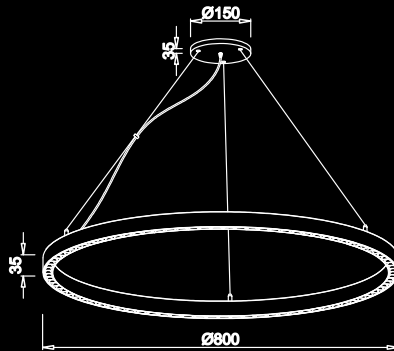

60W

Technical Details

Power	40W / 60W	(DISC-74)
Beam Angle	90°	
Body Colour	Gun Black / Brass	
LED Brand	OSRAM	
Product Type	HANGING	
CCT	3CCT (SWITCH)	
Warranty	2 Years	

DISC 74

30W

40W

60W

Technical Details