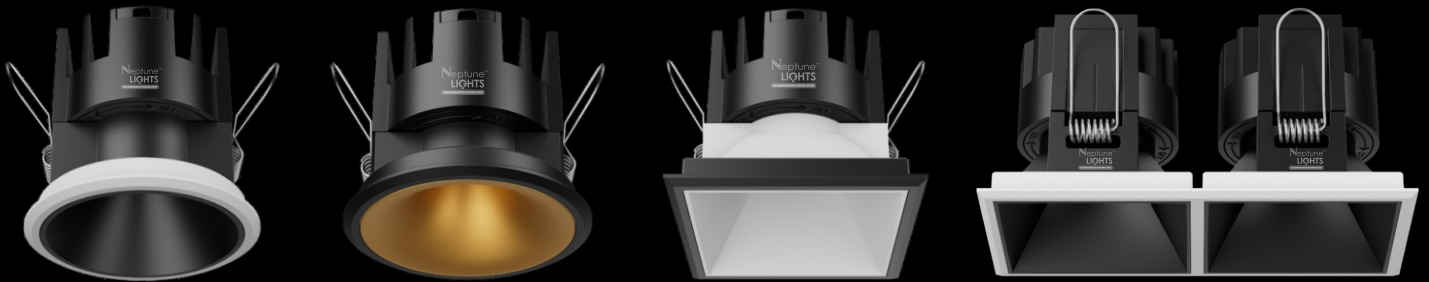

● MODULAR WITH DOUBLE RING

- M4 D65R + (M1,M2,M3) D65TR + S1,S2 = 7W/12W
- M4 D75R + (M1,M2,M3) D75TR + S1,S2,S3 = 7W/12W/18W
- M4 D65R + M3 D65TR + (S1*2),(S2*2) = 7W/12W FOR SQ. DOUBLE
- M4 D75R + M3 D75TR + (S1*2),(S2*2),(S3*2) = 7W/12W/18W FOR SQ. DOUBLE

INNER RING

- WHITE
- BLACK
- MATT GOLD

OUTER RING

- WHITE
- BLACK