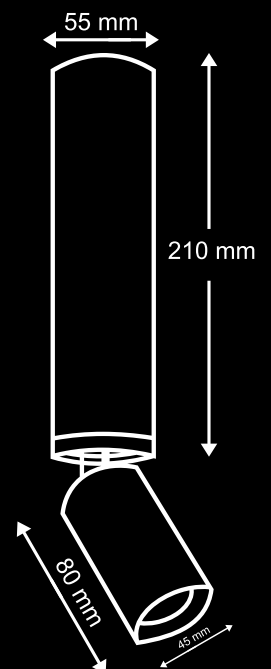

BK+BK

Technical Details

Power	8W, 15W
Beam Angle	30°
Body Colour	WH+BK, BK+BK
LED Brand	OSRAM
Dimensions	D54*H61.5mm, D73*H70mm
Product Type	SURFACE MOUNT
Warranty	3Years

BOLT

SERIES

Colour Option

Black

White

Rotating

A yellow curved arrow indicating the rotating capability of the spotlight.

Technical Details

Power	12W
Beam Angle	38
Body Colour	WH,BK
LED Brand	BRIDGELUX C9
LED & Driver	36V 280ma
Product Type	Surface Pullout
Warranty	3 Years

Dimension :
L101xW41xH40mm
CUTOUT : L93*W33MM

Dimension :
L160xW41xH40mm
CUTOUT : L152*W32MM

Dimension :
L310xW41xH40mm
CUTOUT : L330*W33MM

Technical Details

Power	3x3W/5x3W/10x3W
Beam Angle	36°
Body Colour	BK+BK/WH+WH
LED Brand	OSRAM SMD
LED & Driver	9V,840mA/15V,840ma/30V,840ma
CCT	3K, 4K, 5K
Product Type	Recessed
Warranty	3 Years