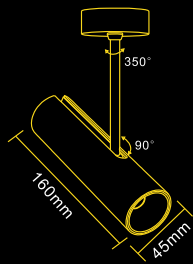

Recessed

Ceiling

Track

8W

15W

8W

CRI90
Bridgelux-E6
LED Light Sources Part No.:
BXKC-30G0801-A-13

CRI90
Bridgelux-E6
LED Light Sources Part No.:
BXKC-40G0801-A-13

15W

CRI90
Bridgelux-V6HD
LED Light Sources Part No.:
BXKC-30G1000-B-83

CRI90
Bridgelux-V6HD
LED Light Sources Part No.:
BXKC-40G1000-B-83

Power	8W,15W
Beam Angle	38°
Body Colour	GunBlack, Brass,SSSilver
Dimensions	D45*H160mm, D45*H180mm
ProductType	Recessed, Ceiling, Track
Warranty	3 Years