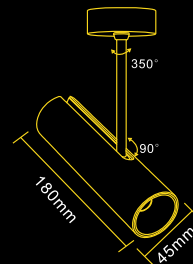

Recessed

Ceiling

Track

8W

15W

8W

CRI90
Bridgelux-E6
LED Light Sources Part No.:
BXKC-30G0801-A-13

CRI90
Bridgelux-E6
LED Light Sources Part No.:
BXKC-40G0801-A-13

15W

CRI90
Bridgelux-V6HD
LED Light Sources Part No.:
BXKC-30G1000-B-83

CRI90
Bridgelux-V6HD
LED Light Sources Part No.:
BXKC-40G1000-B-83

Power	8W,15W
Beam Angle	38°
Body Colour	GunBlack, Brass,SSSilver
Dimensions	D45*H160mm, D45*H180mm
ProductType	Recessed, Ceiling, Track
Warranty	3 Years