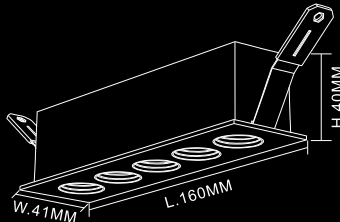

I BALL

SERIES

Black

White

5W

Cutout : 35mm

10W

Cutout : 45mm

Dimension :
L101xW41xH40mm
CUTOUT : L93*W33MM

Dimension :
L160xW41xH40mm
CUTOUT : L152*W32MM

Dimension :
L310xW41xH40mm
CUTOUT : L330*W33MM

Technical Details

Power	3x3W/5x3W/10x3W
Beam Angle	36°
Body Colour	BK+BK/WH+WH
LED Brand	OSRAM SMD
LED & Driver	9V,840mA/15V,840ma/30V,840ma
CCT	3K, 4K, 5K
Product Type	Recessed
Warranty	3 Years