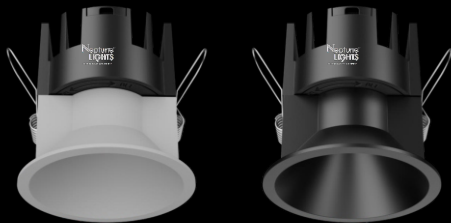

INNER RING

- WHITE
- BLACK
- MATT GOLD

TRIMLESS RING

- WHITE

*D65 Ring Designed For Interchangeable Use With 7w & 12w Module

*D75 Ring Designed For Interchangeable Use With 7w ,12w & 18w Module

MODULE

DOWN LIGHT

SINGLE RING SERIES

DEEP RING SERIES

CURVES SERIES

SQUARE SERIES

MODULE

DOWN LIGHT

DOUBLE RING SERIES

DEEP FOR DOUBLE RING SERIES