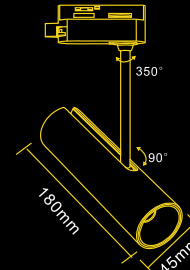

Recessed

Ceiling

Track

8W

15W

8W

CRI90
Bridgelux-E6
LED Light Sources Part No.:
BXKC-30G0801-A-13

CRI90
Bridgelux-E6
LED Light Sources Part No.:
BXKC-40G0801-A-13

15W

CRI90
Bridgelux-V6HD
LED Light Sources Part No.:
BXKC-30G1000-B-83

CRI90
Bridgelux-V6HD
LED Light Sources Part No.:
BXKC-40G1000-B-83

Power	8W,15W
Beam Angle	38°
Body Colour	GunBlack, Brass,SSSilver
Dimensions	D45*H160mm, D45*H180mm
ProductType	Recessed, Ceiling, Track
Warranty	3 Years