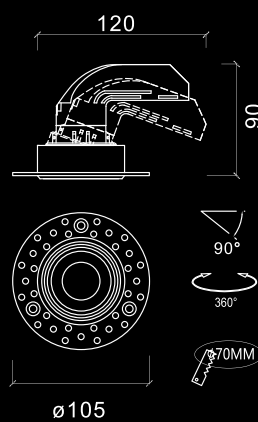

Power	18W
Beam Angle	36
Cut Out	65mm
Body Color	WH,BK
LED Brand	Luminus
CCT	3000K, 4000K
CRI	>90
LED & Driver	36V 450ma
Product Type	Trim Tilttable
Warranty	3 Years

RINGO - C

Power	12W
Beam Angle	36
Cut Out	42mm
Body Color	BK
LED Brand	Luminus
CCT	3000K, 4000K
CRI	>90
LED & Driver	36V 250ma
Product Type	Trimless Fix
Warranty	3 Years

Power	18W
Beam Angle	36
Cut Out	55mm
Body Color	BK
LED Brand	Luminus
CCT	3000K, 4000K
CRI	>90
LED & Driver	36V 450ma
Product Type	Trimless Fix
Warranty	3 Years

RINGO - D

Power	12W
Beam Angle	36
Cut Out	50mm
Body Color	BK
LED Brand	Luminus
CCT	3000K, 4000K
CRI	>90
LED & Driver	36V 250ma
Product Type	Trimless Tilttable
Warranty	3 Years

BK+BK

Technical Details

Power	8W, 15W
Beam Angle	30°
Body Colour	WH+BK, BK+BK
LED Brand	OSRAM
Dimensions	D54*H61.5mm, D73*H70mm
Product Type	SURFACE MOUNT
Warranty	3Years

BOLT

SERIES

Colour Option

Black

White