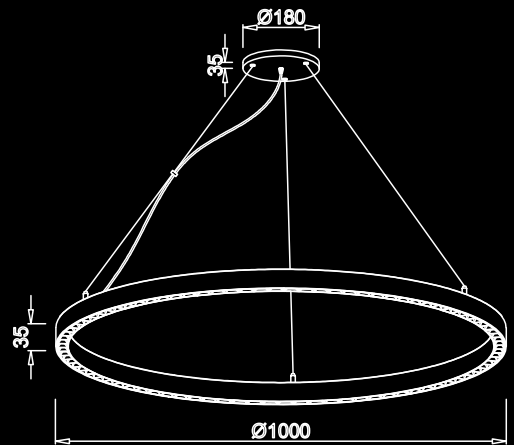

60W

Technical Details

Power	40W / 60W	(DISC-74)
Beam Angle	90°	
Body Colour	Gun Black / Brass	
LED Brand	OSRAM	
Product Type	HANGING	
CCT	3CCT (SWITCH)	
Warranty	2 Years	

DISC 74

30W

40W

60W

Technical Details