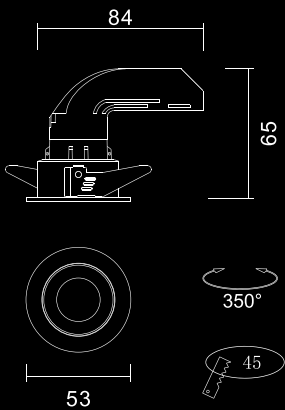

Signature
Collection

Your plug to Lux^ury

RINGGO

SERIES

RINGO - A

Power	12W
Beam Angle	36
Cut Out	45mm
Body Color	WH,BK
LED Brand	Luminus
CCT	3000K, 4000K
CRI	>90
LED & Driver	36V 250ma
Product Type	Trim Fix
Warranty	3 Years

Power	18W
Beam Angle	36
Cut Out	60mm
Body Color	WH,BK
LED Brand	Luminus
CCT	3000K, 4000K
CRI	>90
LED & Driver	36V 450ma
Product Type	Trim Fix
Warranty	3 Years

RINGO - B

Power	12W
Beam Angle	36
Cut Out	50mm
Body Color	WH,BK
LED Brand	Luminus
CCT	3000K, 4000K
CRI	>90
LED & Driver	36V 250ma
Product Type	Trim Tilttable
Warranty	3 Years

BK+BK

Technical Details

Power	8W, 15W
Beam Angle	30°
Body Colour	WH+BK, BK+BK
LED Brand	OSRAM
Dimensions	D54*H61.5mm, D73*H70mm
Product Type	SURFACE MOUNT
Warranty	3Years

BOLT

SERIES

Colour Option

Black

White

Dimension :
L101xW41xH40mm
CUTOUT : L93*W33MM

Dimension :
L160xW41xH40mm
CUTOUT : L152*W32MM

Dimension :
L310xW41xH40mm
CUTOUT : L330*W33MM

Technical Details

Power	3x3W/5x3W/10x3W
Beam Angle	36°
Body Colour	BK+BK/WH+WH
LED Brand	OSRAM SMD
LED & Driver	9V,840mA/15V,840ma/30V,840ma
CCT	3K, 4K, 5K
Product Type	Recessed
Warranty	3 Years