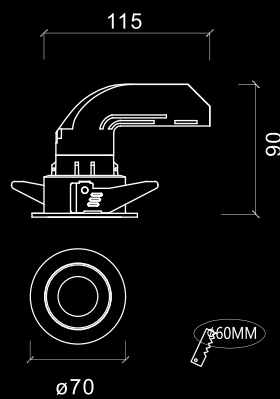

Signature
Collection

Your plug to Lux^ury

RINGGO

SERIES

RINGO - A

Power	12W
Beam Angle	36
Cut Out	45mm
Body Color	WH,BK
LED Brand	Luminus
CCT	3000K, 4000K
CRI	>90
LED & Driver	36V 250ma
Product Type	Trim Fix
Warranty	3 Years

Power	18W
Beam Angle	36
Cut Out	60mm
Body Color	WH,BK
LED Brand	Luminus
CCT	3000K, 4000K
CRI	>90
LED & Driver	36V 450ma
Product Type	Trim Fix
Warranty	3 Years

RINGO - B

Power	12W
Beam Angle	36
Cut Out	50mm
Body Color	WH,BK
LED Brand	Luminus
CCT	3000K, 4000K
CRI	>90
LED & Driver	36V 250ma
Product Type	Trim Tilttable
Warranty	3 Years