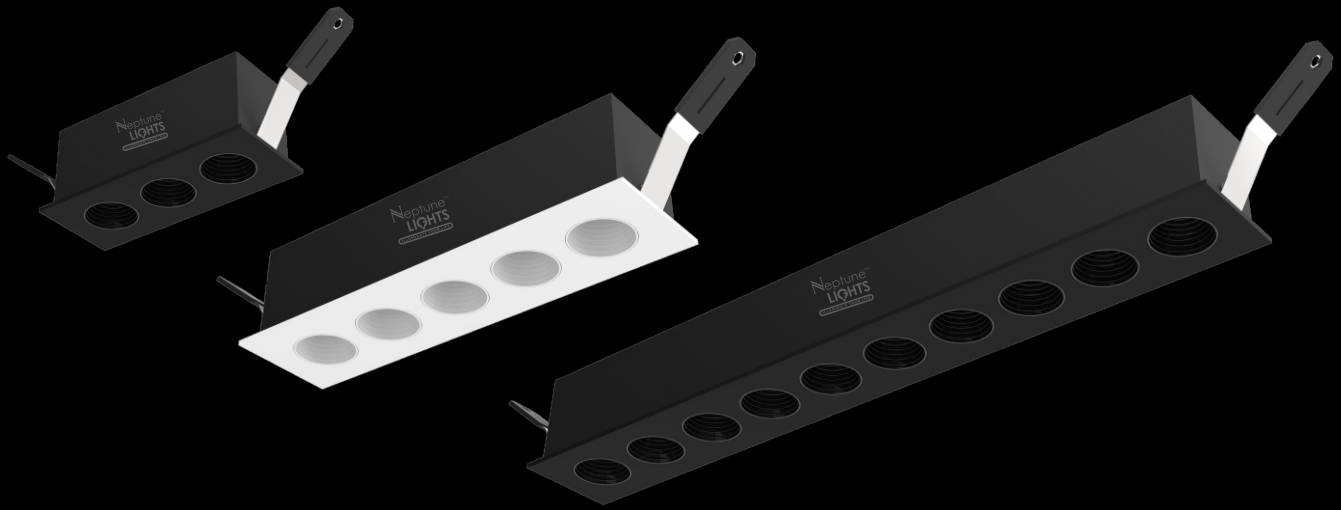

3*3W

5*3W

10*3W