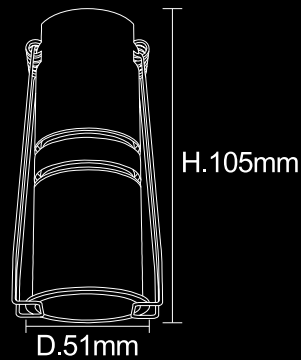

I BALL

SERIES

Black

White

5W

Cutout : 35mm

10W

Cutout : 45mm

Dimension :
L101xW41xH40mm
CUTOUT : L93*W33MM

Dimension :
L160xW41xH40mm
CUTOUT : L152*W32MM

Dimension :
L310xW41xH40mm
CUTOUT : L330*W33MM

Technical Details

Power	3x3W/5x3W/10x3W
Beam Angle	36°
Body Colour	BK+BK/WH+WH
LED Brand	OSRAM SMD
LED & Driver	9V,840mA/15V,840ma/30V,840ma
CCT	3K, 4K, 5K
Product Type	Recessed
Warranty	3 Years

WENDY

SERIES

10W

Dimension :
D41xH90mm
CUTOUT : D35MM

15W

Dimension :
D51xH105mm
CUTOUT : D45MM

Technical Details

Power	10W / 15W
Beam Angle	36° / 36°
Body Colour	GUN BK / WH /COPPER
LED Brand	BRIDGELUX
LED & Driver	36V,245mA / 36V,350mA
CCT	3K, 4K
Product Type	Recessed
Warranty	3 Years