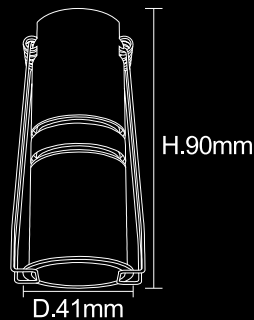

I BALL

SERIES

Black

White

5W

Cutout : 35mm

10W

Cutout : 45mm

Dimension :
L101xW41xH40mm
CUTOUT : L93*W33MM

Dimension :
L160xW41xH40mm
CUTOUT : L152*W32MM

Dimension :
L310xW41xH40mm
CUTOUT : L330*W33MM

Technical Details

Power	3x3W/5x3W/10x3W
Beam Angle	36°
Body Colour	BK+BK/WH+WH
LED Brand	OSRAM SMD
LED & Driver	9V,840mA/15V,840ma/30V,840ma
CCT	3K, 4K, 5K
Product Type	Recessed
Warranty	3 Years

WENDY

SERIES

10W

Dimension :
D41xH90mm
CUTOUT : D35MM

15W

Dimension :
D51xH105mm
CUTOUT : D45MM

Technical Details

Power	10W / 15W
Beam Angle	36° / 36°
Body Colour	GUN BK / WH /COPPER
LED Brand	BRIDGELUX
LED & Driver	36V,245mA / 36V,350mA
CCT	3K, 4K
Product Type	Recessed
Warranty	3 Years