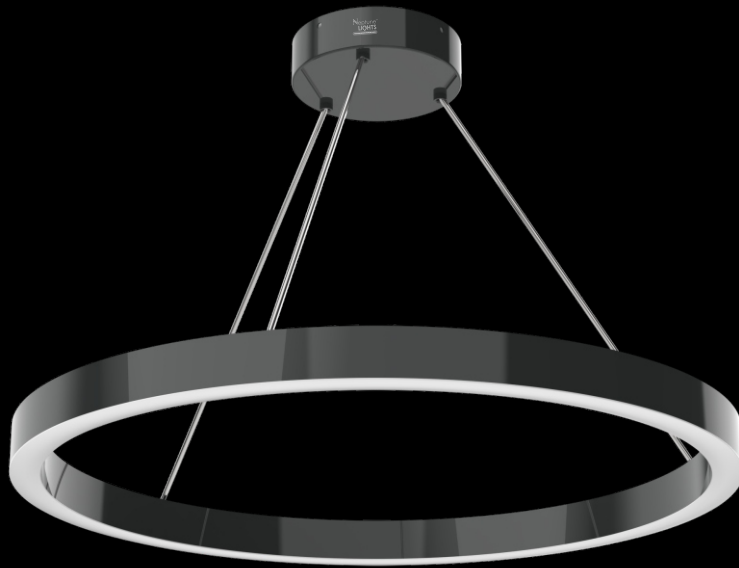

SQUARE TRIMLESS SERIES

TRIMLESS SERIES COMBINATION

*This is for Reference Purpose Only

MODULAR SERIES

DISC

SERIES

DISC 72

40W