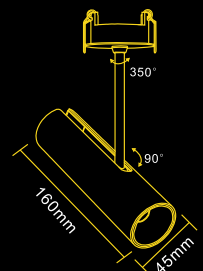

Recessed

Ceiling

Track

8W

15W

8W

CRI90
Bridgelux-E6
LED Light Sources Part No.:
BXKC-30G0801-A-13

CRI90
Bridgelux-E6
LED Light Sources Part No.:
BXKC-40G0801-A-13

15W

CRI90
Bridgelux-V6HD
LED Light Sources Part No.:
BXKC-30G1000-B-83

CRI90
Bridgelux-V6HD
LED Light Sources Part No.:
BXKC-40G1000-B-83

Power	8W,15W
Beam Angle	38°
Body Colour	GunBlack, Brass,SSSilver
Dimensions	D45*H160mm, D45*H180mm
ProductType	Recessed, Ceiling, Track
Warranty	3 Years